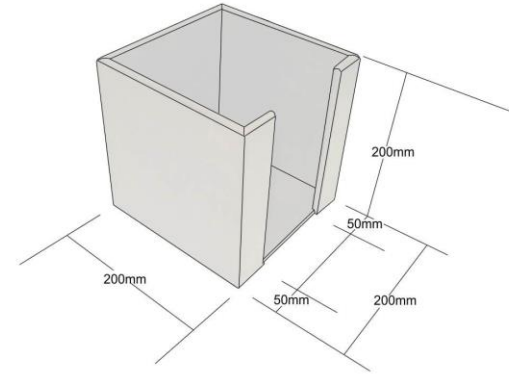

especial

Napkin Holder | 200x200x200

**CO524W01BK**  
Napkin Holder, Black, 20x20x20cm  
(to fit 18cm Napkins)

**CO524W01GRY**  
Napkin Holder, Grey, 20x20x20cm  
(to fit 18cm Napkins)

**CO524W01OA**  
Napkin Holder, Oak Veneer, 20x20x20cm  
(to fit 18cm Napkins)