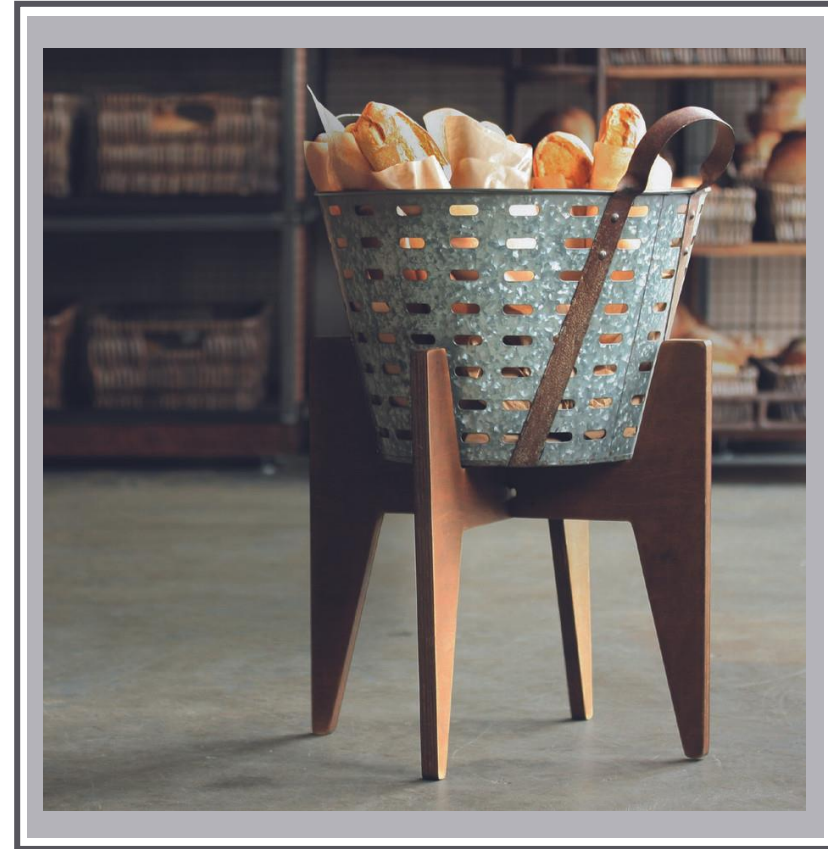

# especial

ME001079 • Wire Display Bin - Single Cubby

ME001116 • Galvanised  
Grape Basket W400 x D400 x  
H270 (mm)

ME001117 • Multi-Purpose  
Retail Stand W429 x D429 x  
H415 (mm)