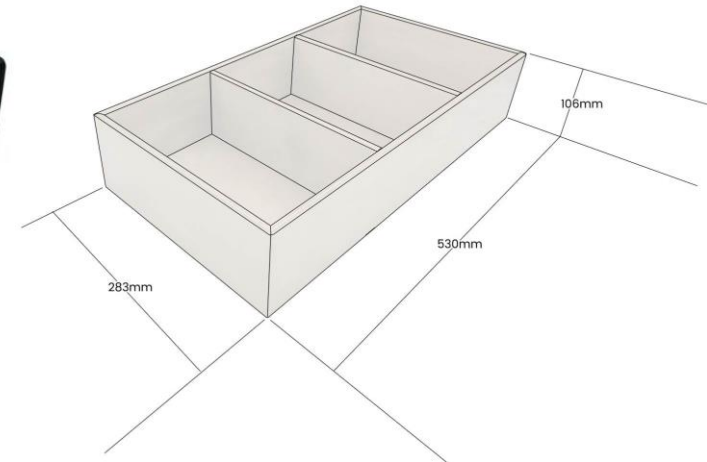

# especial

Triple Crock Housing | 530x283x106

**GA102023**  
Melamine Crock Large, Polar White,  
16.2x26x10cm

**GA102069**  
Melamine Crock Large, Black,  
16.2x26x10cm

*All measurements are external unless otherwise stated*