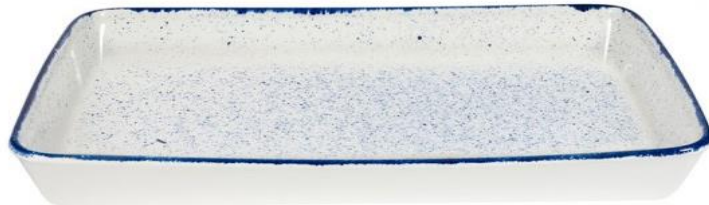

especial

DI232006HINTS

Hints GN 1/1 Dish, 53x32.4cm, 6L