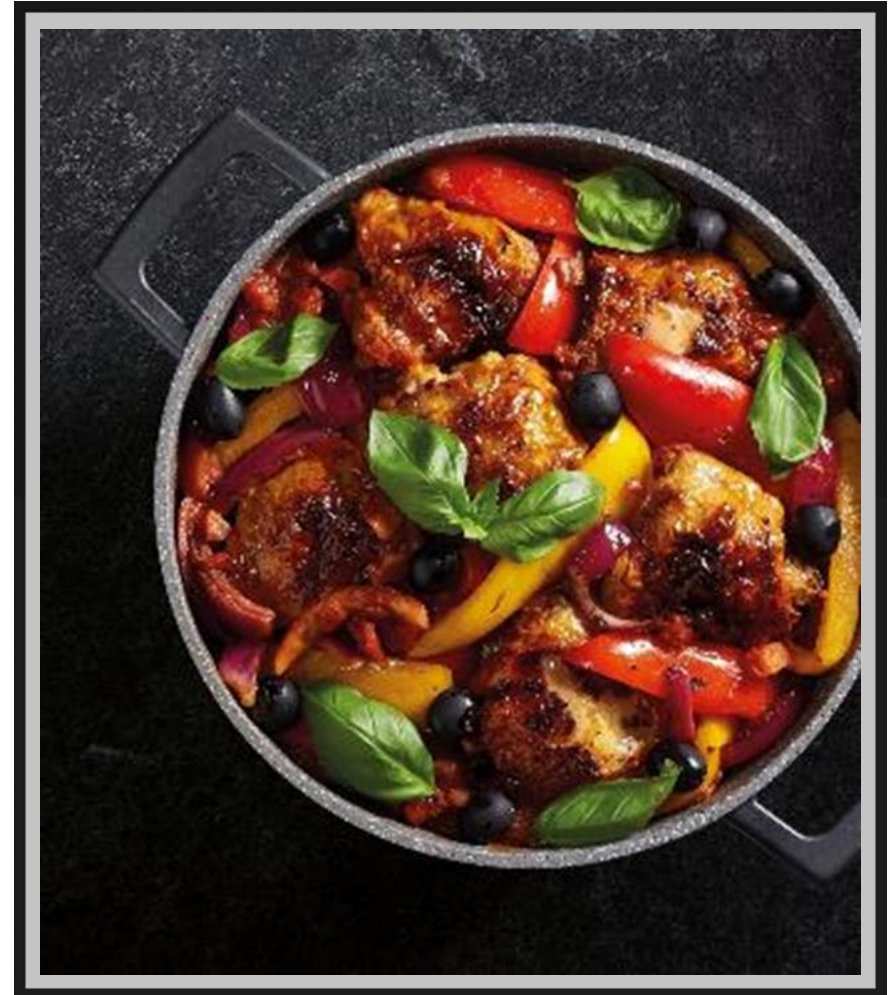

especial

PO604014

Shallow Casserole Dish, Cast Aluminium, 28cm, 4L

PO604012

Casserole Dish Cast Aluminium 20cm, 2.5Ltr

PO604013

Casserole Dish, Cast Aluminium, 24cm, 4L

PO604015

Casserole Dish, Cast Aluminium, 28cm, 5L