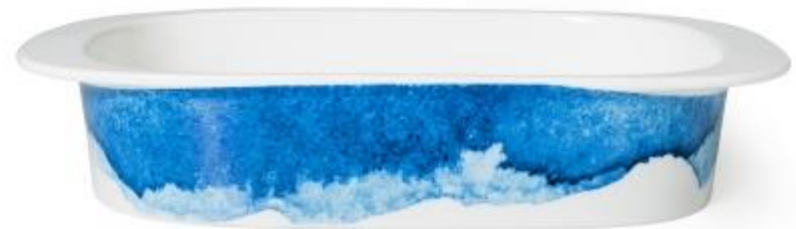

DI134001MED

Roaster Medium, Rick Stein
H6 x W31 x L21cm