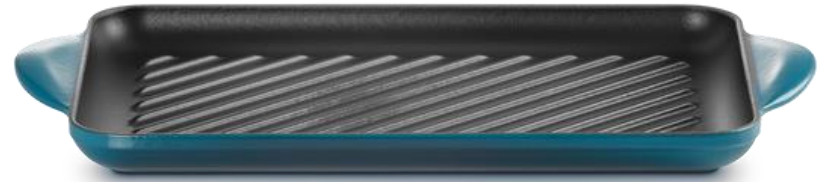

PO571029DT
Rect. Grill 32cm long Deep Teal