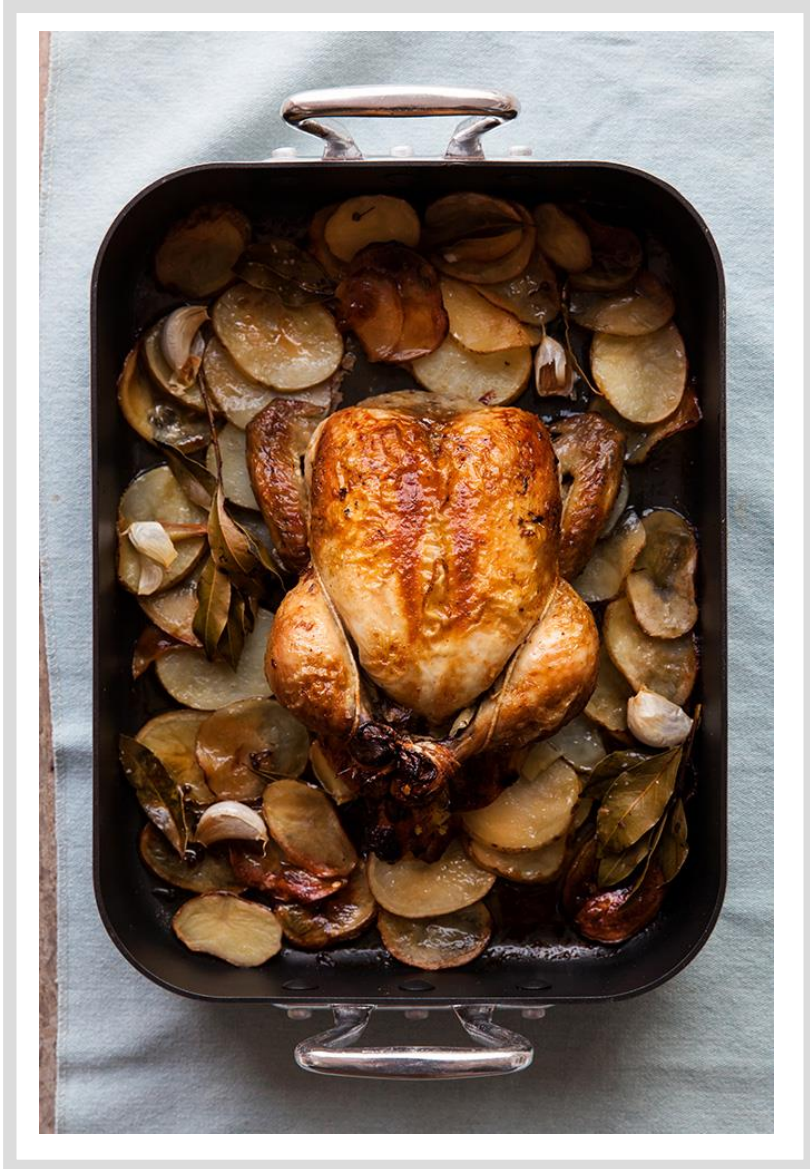

Barley White Serving Dish, 12x25cm

**DI232007BARWHT**

Barley White 2/4 Dish, 21x6cm, 3L

**DI232023BARWHT**

Barley White 2/4 Flat Dish, 21x6

especial

**PO604010**  
Non-Stick Roasting Pan with Chrome Handles, 40x28x8cm