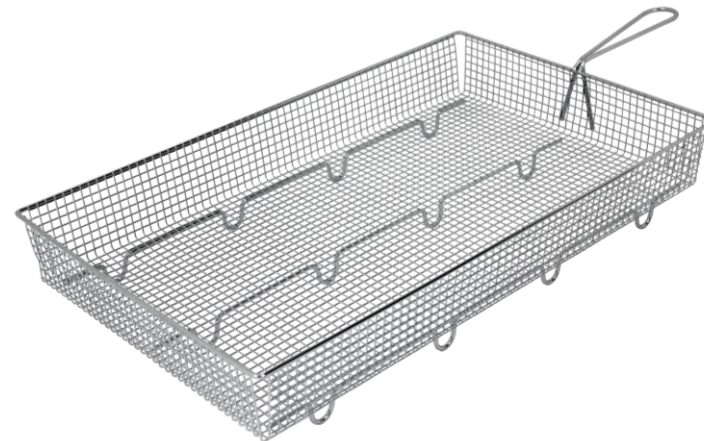

LI574001
Black Grill Pan, Die Cast Aluminum,
46x28cm

especial

ME484001
Fish Basket, 32x7x53cm