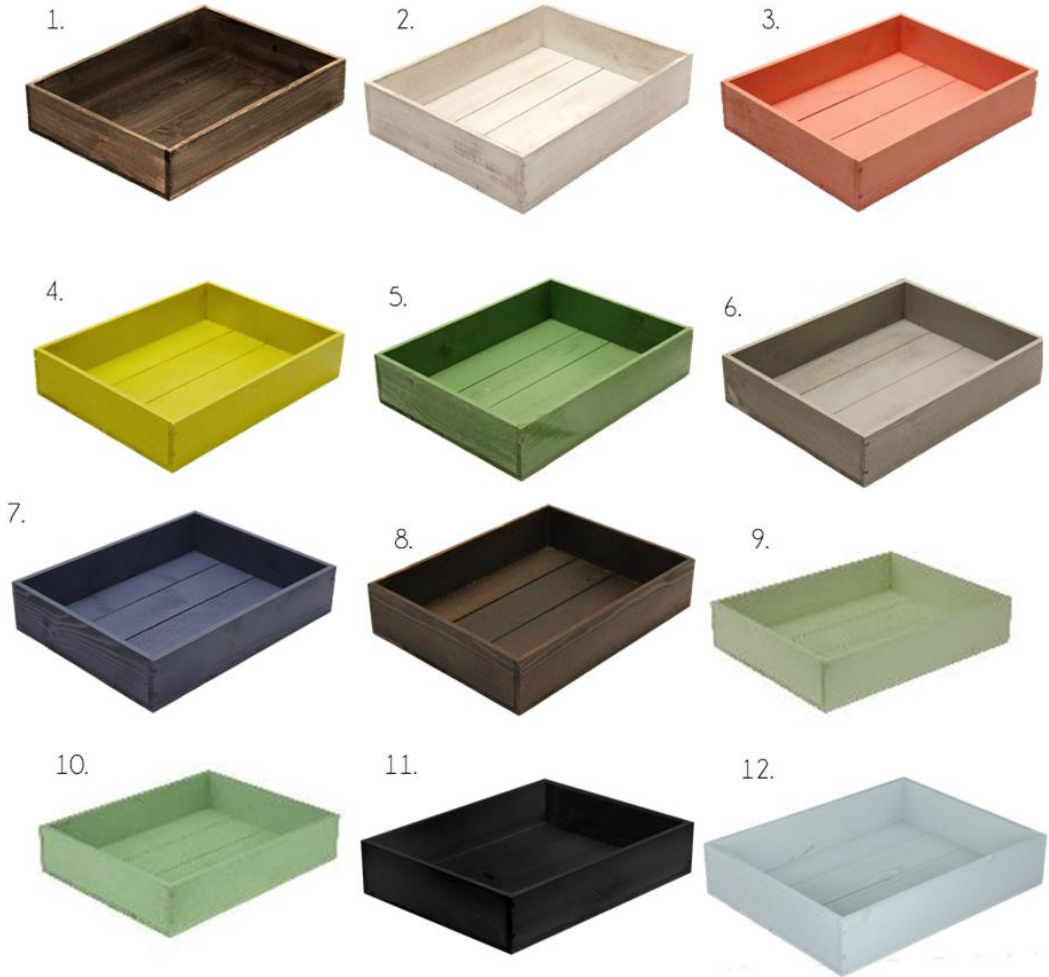

**12. ME524W614BLU**

Rustic Tray, Nailsworth Blue, Small, 38x29cm