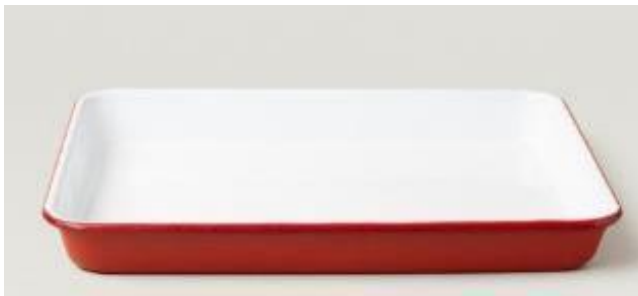

# especial

**CR651005**

Serving Tray, White Blue Rim, 28x22x3.5cm

**CR651007**

Serving Tray White with Grey, 28x22x3.5

**CR651006**

Serving Tray White with Red, 28x22x3.5

**CR651014**