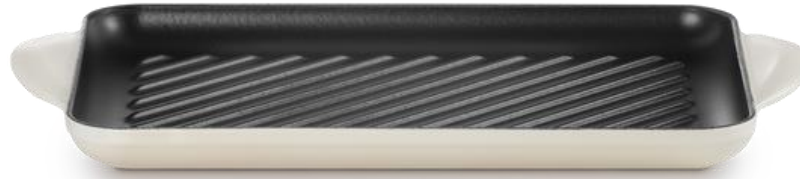

PO571029MG
Rect. Grill 32cm long Meringue