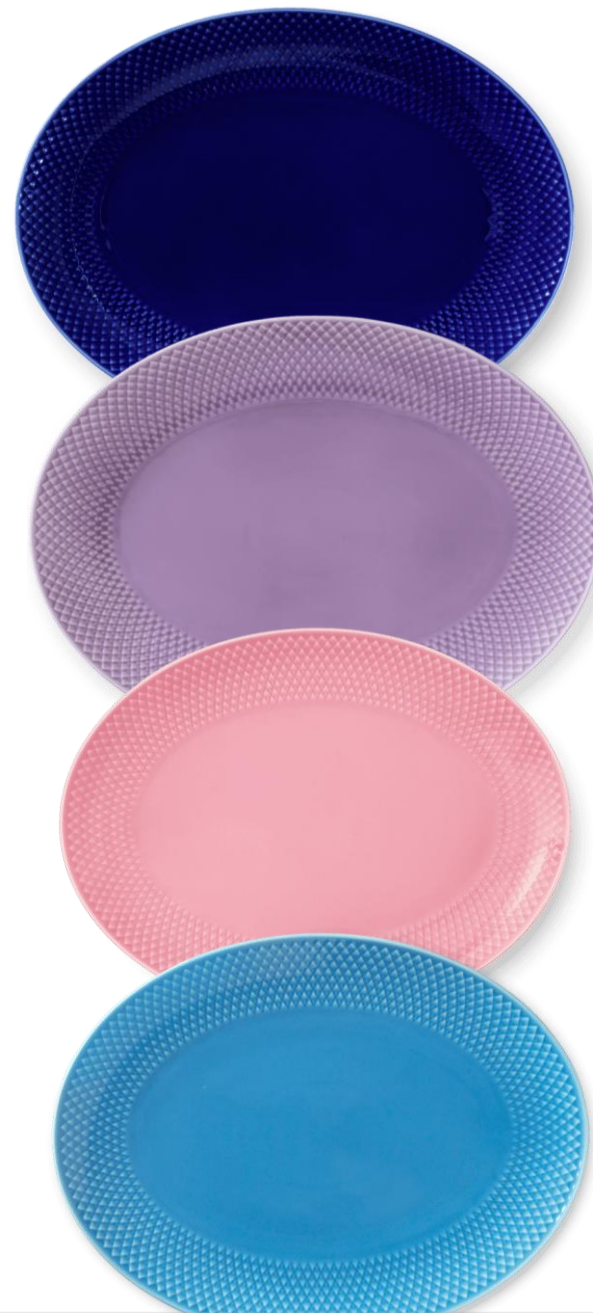

ME104049
Cake stand and Dome
Glass 34.5cm

ME104008
Cake Stand Glass with Cover
33cm Diam

ME104033
Bonbon Jar 38cm Clear

ME104015
Vienna Cake Stand/Dome on
Stem 23 d x 34cm

ME104013
Bonbon Jar 25cm Clear

Buffet

PL704002DB • Rhombe Color Oval
serving dish 35x26.5 Dark Blue

PL704002PU • Rhombe Color Oval
serving dish 35x26.5 Purple

PL704001PK • Rhombe Color Oval
serving dish 28.5x21.5 Pink

PL704001BL • Rhombe Color Oval
serving dish 28.5x21.5 blue