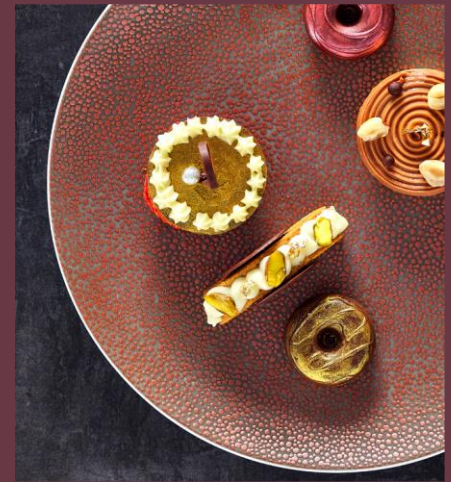

CR147144CO

Purity Pearls Coupe Plate -
Copper 24cm dia- Fits Cake
Stand

CR147145GO

Purity Pearls Coupe Plate -
Gold 24cm dia- Fits Cake
Stand

CR147078

Blue Coupe Plate 16cm

CR147075

Copper Coupe Plate 16cm

CR147146GO

Gold Coupe Plate 16cm dia

Flamboyant Opulence

CR147147
Purity Teapot 10.9 x 19.3d
40cl 14oz

CR147147ST
Purity Teapot Tea
Strainer 5 x 5.5d

CR147073
Purity Cup, 6.2 x
8.7d 22cl 7³/₄oz

CR147114
Purity Sugar Bowl 5.6 x 6.3
9cl 3.25oz