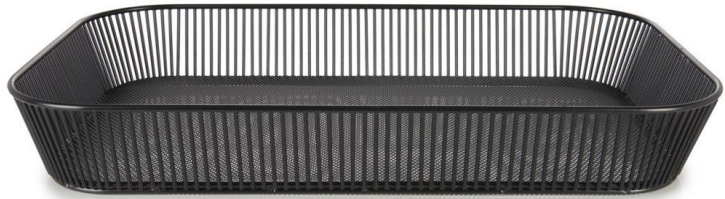

UT119011
Slotted Serving Spoon,
31cm

UT119013
Serving Spoon,
26cm

UT119002
Salad Serving Spoon, 31cm
UT119004
Salad Serving Spoon, 23cm

UT119006
Small Dressing Ladle,
20cm

CO456003
Walnut Salt & Pepper Pinch Pot Set

CO456005
White Mill
11.2cm

CO456004
Black Mill
11.2cm

CO456007
Limbrey Salt Mill

CO456008
Limbrey Pepper
Mill

Risers & Stands

ME400012
Rectangular Black Wire Basket 1/1 53x32.5cm

ME400013
Square Black Wire Basket, 35.4x6.5cm