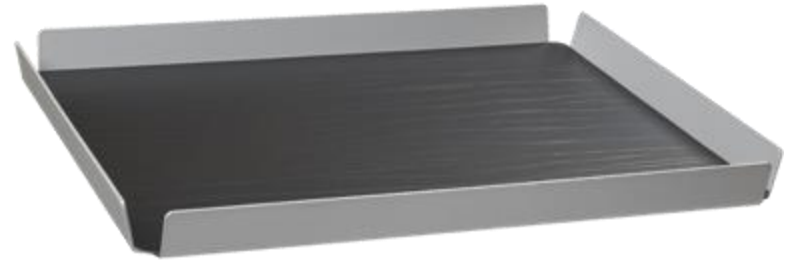

Vacuum jug 1.0l Nordic kitchen S/S Coffee

FL330008SSW

Vacuum jug 1.0l Nordic kitchen S/S Water

TA330002

Nordic kitchen serving tray - Eva

Solo 35cm dia

Stylish and functional vacuum jug that retains the heat. The vacuum jug in brushed stainless steel from the Nordic kitchen series has a double-layer vacuum steel insert that keeps the contents hot for longer than vacuum jugs without a vacuum insert.

TA804003
Round Tray, 31cm x 3.5cmh Natural Oak

TA804004
Round Tray, 45cm x 3.5cmh Natural Oak

TA804005
Rectangular Tray, 402w x 273d x 35h Natural Oak

TA713007

Tray 47cm x 37cm (available in black,
brass and silver)
Other sizes available