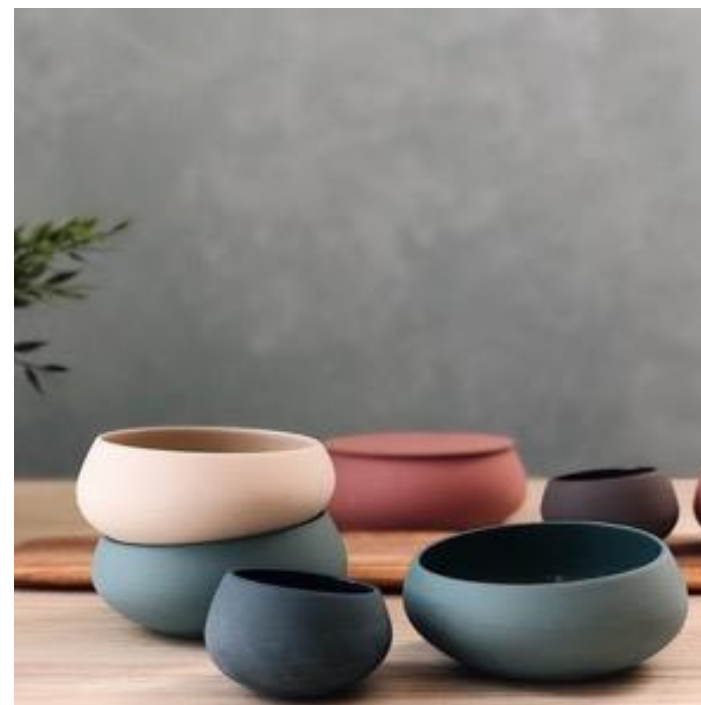

The warm tones of the Bahia range are a stunning choice to naturally blend in with the colours and mood of the interior décor while the range offers a great choice of plates, bowls and cassoulets with matching lids/ side plates - perfect for soups and bowl food menus

CR336039BE

Gourmet Bowl
30cl/10oz
Beige Dune

CR336039BK

Gourmet Bowl
30cl/10oz
Carbon /Black

CR336039BL

Gourmet Bowl
30cl/10oz
Blue Stone

CR336039BR

Gourmet Bowl
30cl/10oz
Brown Basalt

CR336039GR

Gourmet Bowl
30cl/10oz
Green Clay