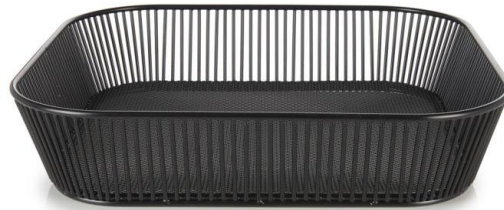

UT119011
Slotted Serving Spoon,
31cm

UT119013
Serving Spoon,
26cm

UT119002
Salad Serving Spoon, 31cm
UT119004
Salad Serving Spoon, 23cm

UT119006
Small Dressing Ladle,
20cm

CO456003
Walnut Salt & Pepper Pinch Pot Set

CO456005
White Mill
11.2cm

CO456004
Black Mill
11.2cm

CO456007
Limbrey Salt Mill

CO456008
Limbrey Pepper
Mill

Risers & Stands

ME400012
Rectangular Black Wire Basket 1/1 53x32.5cm

ME400013
Square Black Wire Basket, 35.4x6.5cm